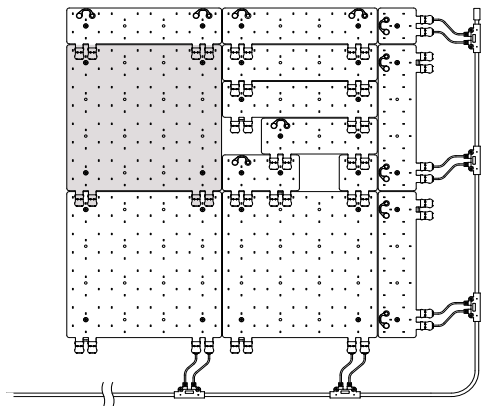

COOLEGE™

COOLEGE TILE EXTERIOR QUICK START GUIDE

For detailed instructions, please refer to EXT-0054 TILE Exterior User Guide

EN 60598 Compliant

RoHS

IP65

5 Year Limited Warranty:
Parts and workmanship

Cooledge Lighting Inc.
110-13551 Commerce Parkway
Richmond, BC V6V 2L1 Canada

1

2

3

4

5

6

7

Cap all unused connectors