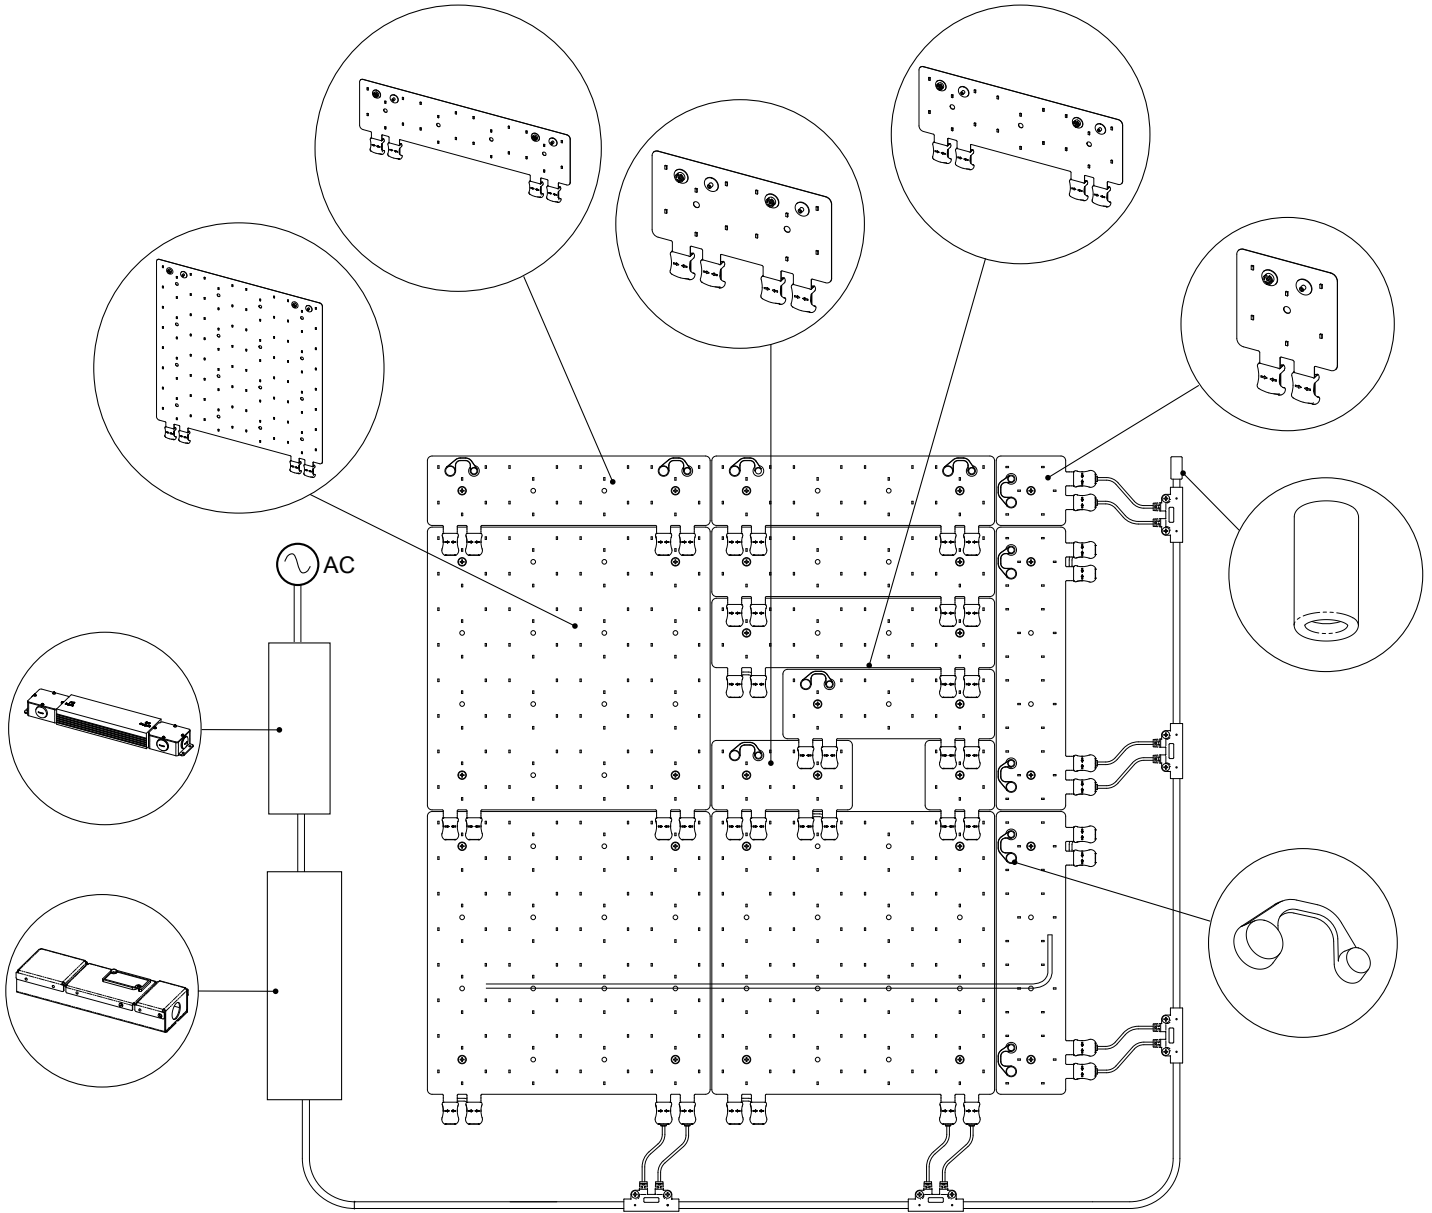

COOLEGE™

COOLEGE TILE EXTERIOR QUICK START GUIDE

For detailed instructions, please refer to EXT-0054 TILE Exterior User Guide

EN 60598 Compliant

RoHS

IP65

5 Year Limited Warranty:
Parts and workmanship

Cooledge Lighting Inc.
110-13551 Commerce Parkway
Richmond, BC V6V 2L1 Canada

1

2

3

4

5

6

7

Cap all unused connectors